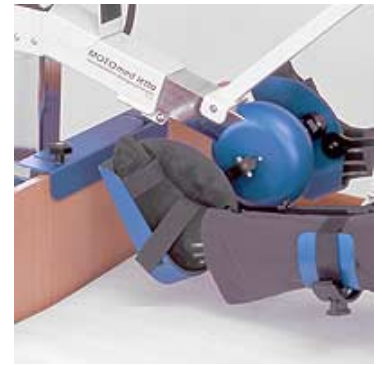

### **9 Safety foot shells with 3° outward rotation each**

- comfortably padded and slip-proof
- with extra high safety rim
- to insert feet comfortably and securely
- feet can be fastened with fleecy straps around the ankles and toes
- pedal radius adjustable in two levels (small radius 7.0 cm/2.8 inches, large radius 12.5 cm/5 inches)
- disinfectant foot shells, see accessories, item no. 152